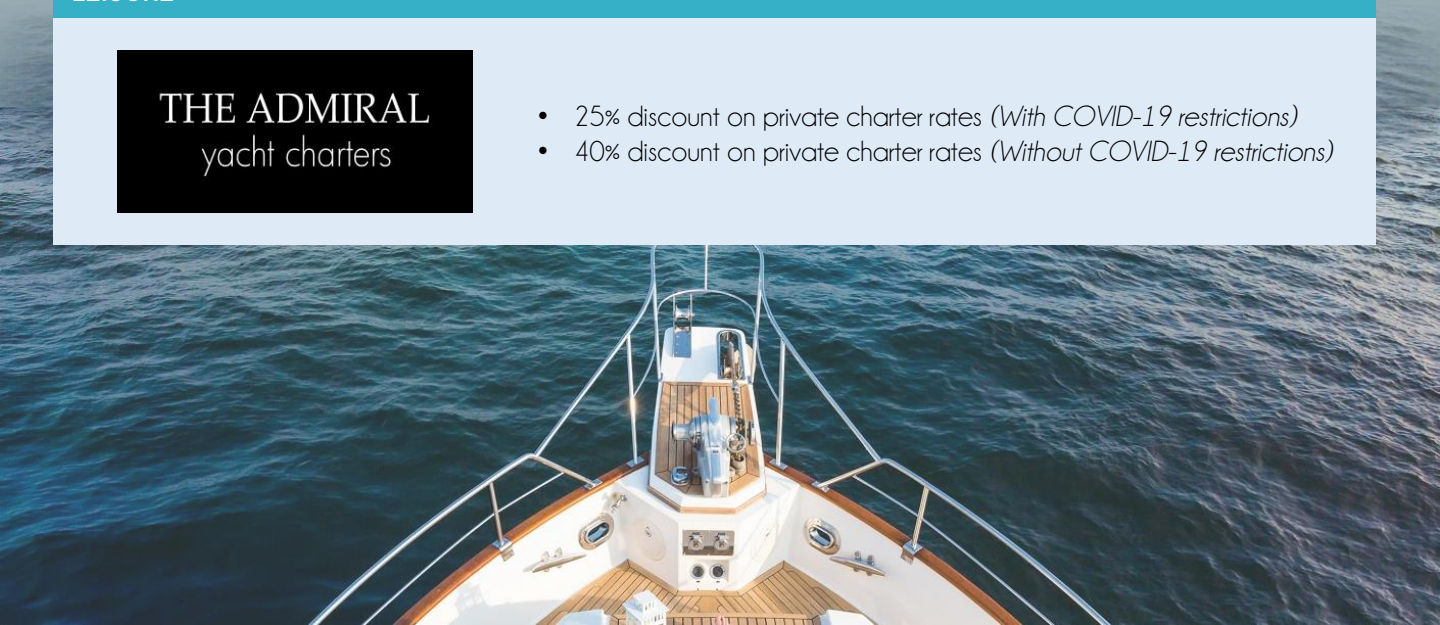

LEISURE

THE ADMIRAL
yacht charters

- 25% discount on private charter rates *(With COVID-19 restrictions)*
- 40% discount on private charter rates *(Without COVID-19 restrictions)*